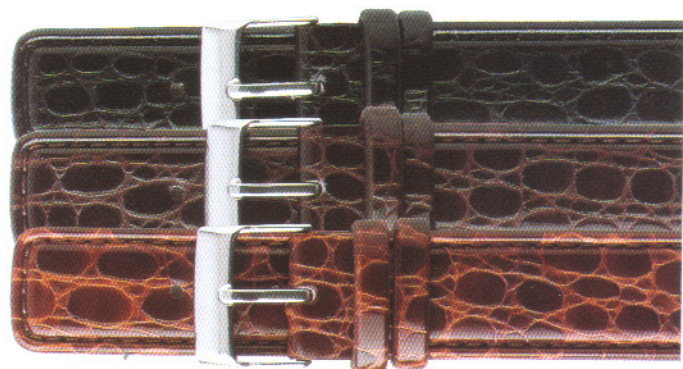

PU,alligtor leather look & straight ended
16mm/18mm
black,brown,drak-brown