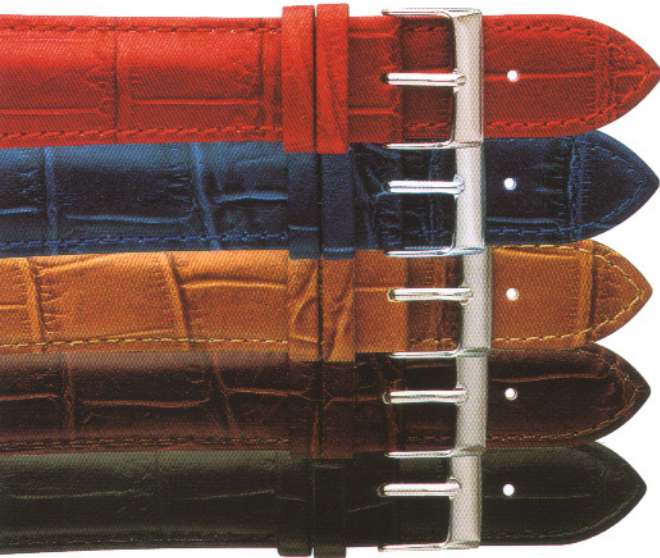

L410

PU
14mm/18mm
black

P120

PU matt
18mm X 20mm
black

P121

PU,pattern strcture
18mm/20mm
red,light green,green,blue,orange,black

L136
padded leather
16mm/18mm/20mm
dark-blue, dark-brown, black

L138
leather, alligator structure
16mm/18mm/20mm
red, dark-blue, brown, dark-brown, black

P421
matt
PU, leather looks
14mm/16mm/18mm/20mm
blue, black

L262
padded leather
16mm/18mm/20mm
dark-brown, black

L263
padded leather
20mm/22mm
black, dark-brown

L403
leather, alligator structure
20mm/22mm
black, dark-brown

L401
genuine leather
14mm/16mm/18mm/20mm
brown, black, dark-blue

L295
genuine leather
14mm/16mm/18mm/20mm
black,brown

P125
PU,holes structure
14mm/16mm/18mm X 20mm
dark-blue ,black,dark-brown

L422
leather
14mm/16mm/18mm/20mm
dark blue,dark-brown,black