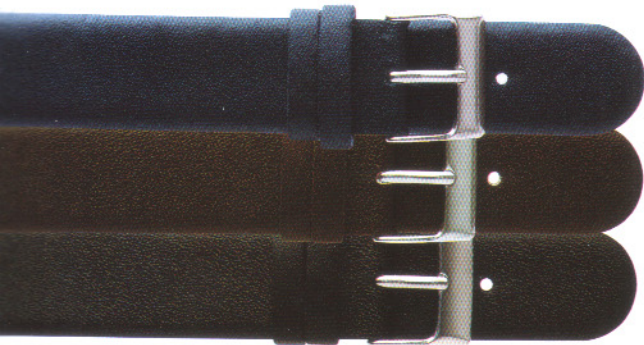

L401
genuine leather
14mm/16mm/18mm/20mm
brown, black, dark-blue

L295
genuine leather
14mm/16mm/18mm/20mm
black,brown

P125
PU,holes structure
14mm/16mm/18mm X 20mm
dark-blue ,black,dark-brown

L422
leather
14mm/16mm/18mm/20mm
dark blue,dark-brown,black

L252
matt leather
14mm/16mm/18mm/20mm
dark blue,dark-brown,black

L254

leather,with holes structure
14mm X 16mm/18mm X 20mm
black,dark-browm,dark-blue,orange

P123

PU silk,without stitching & straight ended
18mm X 18mm/20mm X 20mm
black,dark-blue