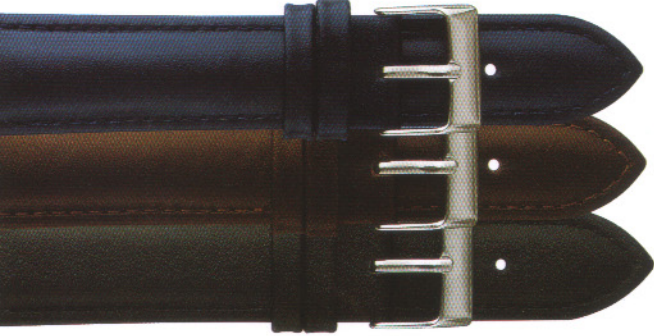

N010

nylon/velcro
16mm/18mm/20mm
yellow,red,green,dark-blue,grey,black

M039

stainless steel,mesh with brush silver clasp
18mm
mesh silver

M095

stainless steel
16mm/18mm/20mm
brush silver

P124

PU,with electro stamped structure
18mm X 20mm
black

L410

PU
14mm/18mm
black

P120

PU matt
18mm X 20mm
black

P121

PU,pattern strcture
18mm/20mm
red,light green,green,blue,orange,black

L136
padded leather
16mm/18mm/20mm
dark-blue, dark-brown, black

L138
leather, alligator structure
16mm/18mm/20mm
red, dark-blue, brown, dark-brown, black

P421
matt
PU, leather looks
14mm/16mm/18mm/20mm
blue, black

L262
padded leather
16mm/18mm/20mm
dark-brown, black

L263
padded leather
20mm/22mm
black, dark-brown

L403
leather, alligator structure
20mm/22mm
black, dark-brown