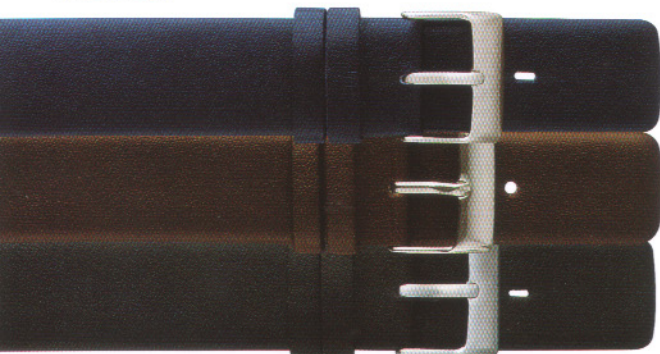

N010

nylon/velcro
16mm/18mm/20mm
yellow,red,green,dark-blue,grey,black

M039

stainless steel,mesh with brush silver clasp
18mm
mesh silver

M095

stainless steel
16mm/18mm/20mm
brush silver

P124

PU,with electro stamped structure
18mm X 20mm
black

L410

PU
14mm/18mm
black

P120

PU matt
18mm X 20mm
black

P121

PU,pattern strcture
18mm/20mm
red,light green,green,blue,orange,black

L136
padded leather
16mm/18mm/20mm
dark-blue, dark-brown, black

L138
leather, alligator structure
16mm/18mm/20mm
red, dark-blue, brown, dark-brown, black

P421
matt
PU, leather looks
14mm/16mm/18mm/20mm
blue, black

L262
padded leather
16mm/18mm/20mm
dark-brown, black

L263
padded leather
20mm/22mm
black, dark-brown

L403
leather, alligator structure
20mm/22mm
black, dark-brown