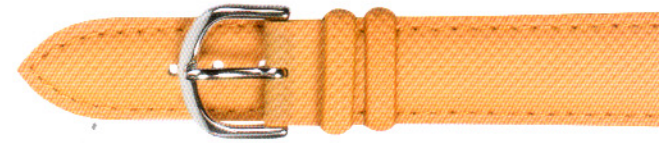

N010

nylon/velcro
16mm/18mm/20mm
yellow,red,green,dark-blue,grey,black

M039

stainless steel,mesh with brush silver clasp
18mm
mesh silver

M095

stainless steel
16mm/18mm/20mm
brush silver

P124

PU,with electro stamped structure
18mm X 20mm
black

L410

PU
14mm/18mm
black

P120

PU matt
18mm X 20mm
black

P121

PU,pattern strcture
18mm/20mm
red,light green,green,blue,orange,black

L136
padded leather
16mm/18mm/20mm
dark-blue, dark-brown, black

L138
leather, alligator structure
16mm/18mm/20mm
red, dark-blue, brown, dark-brown, black

P421
matt
PU, leather looks
14mm/16mm/18mm/20mm
blue, black

L262
padded leather
16mm/18mm/20mm
dark-brown, black

L263
padded leather
20mm/22mm
black, dark-brown

L403
leather, alligator structure
20mm/22mm
black, dark-brown