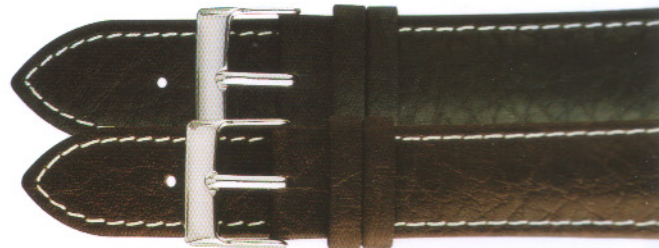

L410

PU
14mm/18mm
black

P120

PU matt
18mm X 20mm
black

P121

PU,pattern strcture
18mm/20mm
red,light green,green,blue,orange,black

L136
padded leather
16mm/18mm/20mm
dark-blue, dark-brown, black

L138
leather, alligator structure
16mm/18mm/20mm
red, dark-blue, brown, dark-brown, black

P421
matt
PU, leather looks
14mm/16mm/18mm/20mm
blue, black

L262
padded leather
16mm/18mm/20mm
dark-brown, black

L263
padded leather
20mm/22mm
black, dark-brown

L403
leather, alligator structure
20mm/22mm
black, dark-brown

L401
genuine leather
14mm/16mm/18mm/20mm
brown, black, dark-blue

L295
genuine leather
14mm/16mm/18mm/20mm
black,brown

P125
PU,holes structure
14mm/16mm/18mm X 20mm
dark-blue ,black,dark-brown

L422
leather
14mm/16mm/18mm/20mm
dark blue,dark-brown,black