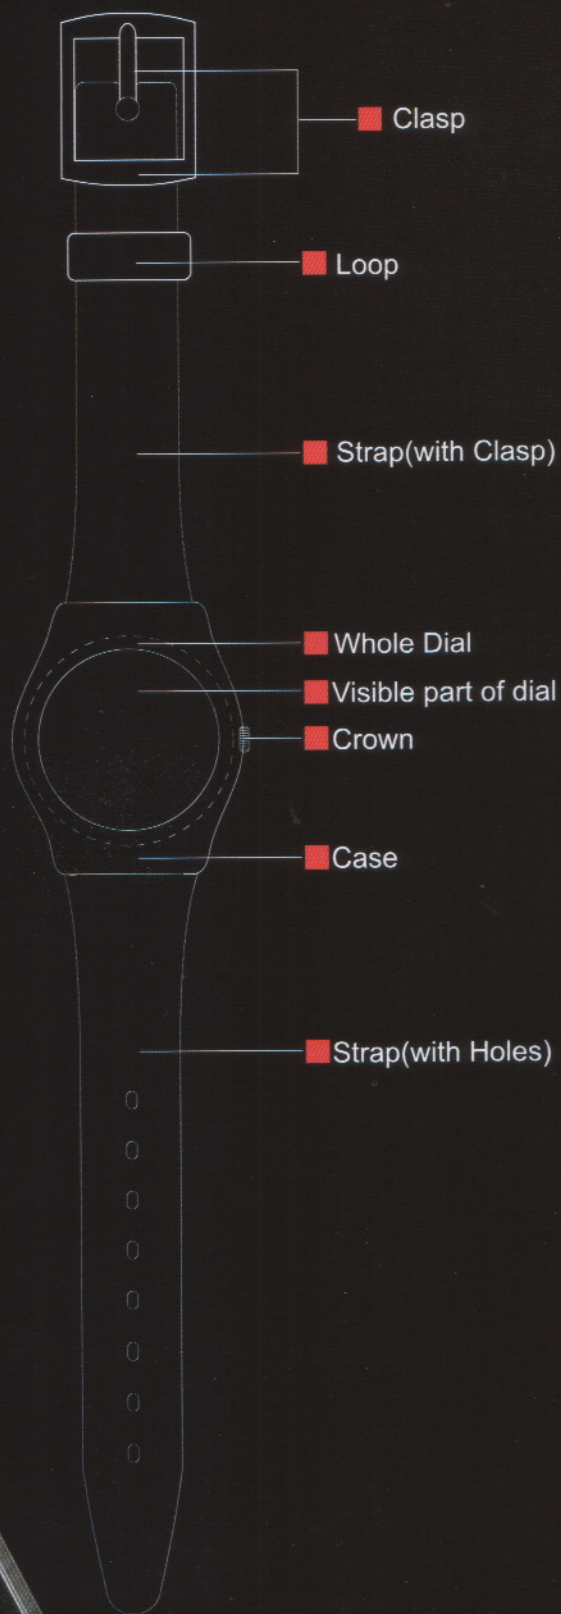

P130

PU,alligtor leather look & straight ended
16mm/18mm
black,brown,drak-brown

FOR BETTER UNDERSTANDING

DESCRIPTION

Casing : Stainless steel (Brass , Alloy)

Movement : Japan (China , Swiss)

Metal band : Stainless steel