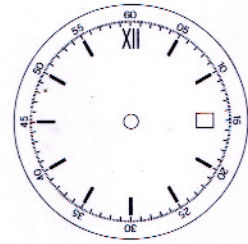

SA101

SA102

SA103

SA104

SA105

SA106

SA107

SA108

N010

nylon/velcro
16mm/18mm/20mm
yellow,red,green,dark-blue,grey,black

M039

stainless steel,mesh with brush silver clasp
18mm
mesh silver

M095

stainless steel
16mm/18mm/20mm
brush silver

P124

PU,with electro stamped structure
18mm X 20mm
black